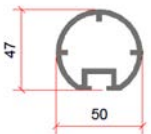

Variant handregel

Variant voetplaten

Fectum
aluminium

AT Glass GRIP

HANDGREPEN

profiel 60-32

profiel 50-47

BALUSTER