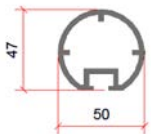

Variant handregel

Variant voetplaten

Fectum
aluminium

AT Glass GRIP +1

HANDGREPEN

profiel 60-32

profiel 50-47

BALUSTER