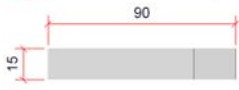

☐ Strip 80 x 15mm aluminium

☐ Strip 90 x 15 mm aluminium